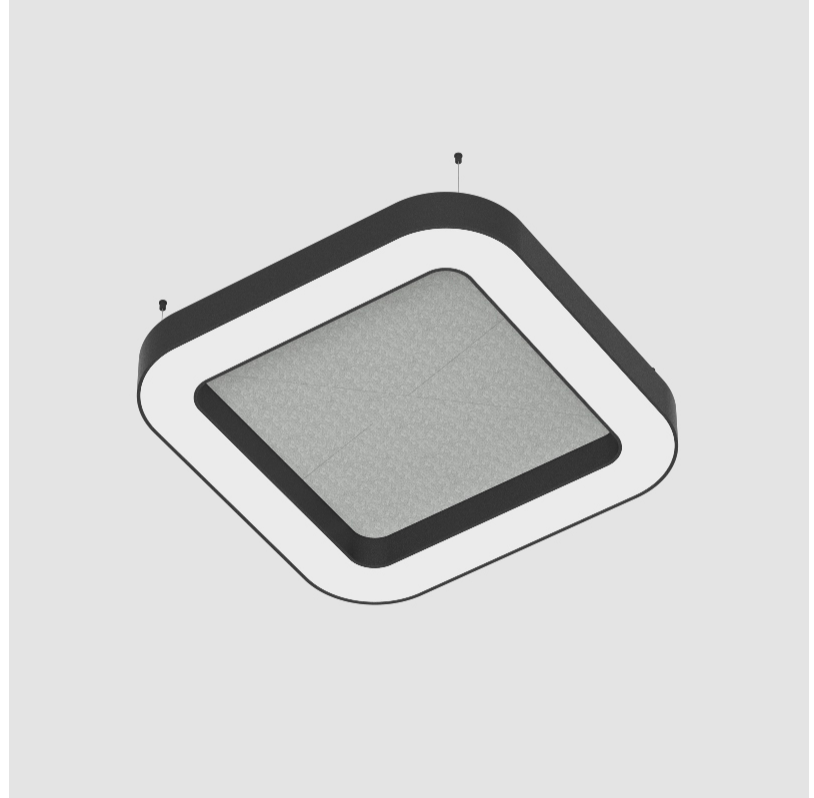

GENERAL

Series: Quantum Acoustic
Partner: Prolicht
Division: Architectural
Installation: Suspension
Product Type: Acoustic
Mounting Location: Ceiling
Light Distribution: Direct

PHYSICAL

Shape: Round
Length (mm): 1100
Length (in): 43 ⁵/₁₆
Width (mm): 1100
Width (in): 43 ⁵/₁₆
Height (mm): 120
Height (in): 4 ³/₄

Diffuser: [PMMA - Opal / Micro-Prism](#)
Fixture Finish: [SSR / BKV / CWI / CRY / HAB / UFT / ITA / RUA / FTG / MYG / LOD / PUS / FRO / FUP / KIA / POP / BLS / SPG / MEY / GOH / CHC / COM / ABZ / JAG / OBR / MOS / ROR](#)

Acoustic Finish: [SFW / CYW / SEE / SYN / MTS / PMB / TTN / CYB / STO / DPE / BES / SHB / ARE / ANE / VRD / CRF](#)

Fixture Material: Aluminum
Primary Material: Acoustic
Cable Details: 2000mm / 78 3/4" or 6000mm / 236 1/4" Transparent Cable

ELECTRICAL

Lamp Type: LED (Zhaga Standard)
Input Wattage (W): 58.7
Total Output Wattage (W): 53.7
Dimming: [Tri-Mode (Non-Dimming and Phase Dimming (120Vac only) and 0-10V Dimming)](#)
Driver Included: Yes
Driver Location: Integrated
Driver Class: Class 2
Input Voltage (V): 120 - 277

LED

Color Temperature (°K): [2700 / 3000 / 3500 / 4000](#)
Max. Delivered Lumen (lm): 4979 / 5153 / 6051 / 5239
Nominal Lumen (lm): 7660 / 7928 / 9309 / 8060
CRI: >90 CRI
Lamp Life (hrs): 50000

OPTICAL

RATINGS AND CERTIFICATIONS

Certified By: CSA Certified to UL and CSA Standards
IP rating: IP20