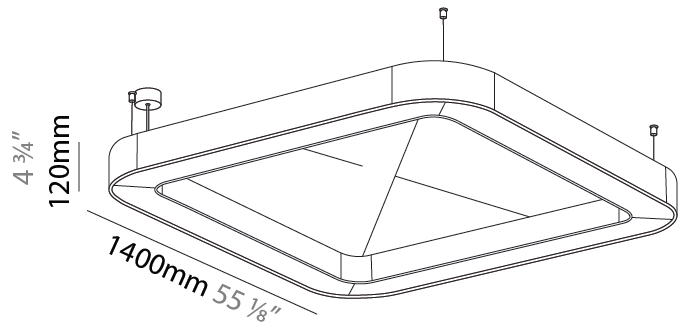

GENERAL

Series: Quantum Acoustic
Partner: Prolicht
Division: Architectural
Installation: Suspension
Product Type: Acoustic
Mounting Location: Ceiling
Light Distribution: Direct / Indirect

PHYSICAL

Shape: Round
Length (mm): 1400
Length (in): 55 1/8
Width (mm): 1400
Width (in): 55 1/8
Height (mm): 120
Height (in): 4 3/4

Diffuser: [PMMA - Opal / Micro-Prism](#)
Fixture Finish: [SSR / BKV / CWI / CRY / HAB / UFT / ITA / RUA / FTG / MYG / LOD / PUS / FRO / FUP / KIA / POP / BLS / SPG / MEY / GOH / CHC / COM / ABZ / JAG / OBR / MOS / ROR](#)
Acoustic Finish: [SFW / CYW / SEE / SYN / MTS / PMB / TTN / CYB / STO / DPE / BES / SHB / ARE / ANE / VRD / CRF](#)
Fixture Material: Aluminum
Primary Material: Acoustic
Cable Details: 2000mm / 78 3/4" or 6000mm / 236 1/4" Transparent Cable

ELECTRICAL

Lamp Type: LED (Zhaga Standard)
Input Wattage (W): 117.5
Total Output Wattage (W): 106.3
Dimming: [Tri-Mode (Non-Dimming and Phase Dimming (120Vac only) and 0-10V Dimming)](#)
Driver Included: Yes
Driver Location: Integrated
Driver Class: Class 2
Input Voltage (V): 120 - 277

LED

Color Temperature (°K): [2700 / 3000 / 3500 / 4000](#)
Max. Delivered Lumen (lm): Max 11338
Nominal Lumen (lm): Max 17519
CRI: >90 CRI
Lamp Life (hrs): 50000

OPTICAL

RATINGS AND CERTIFICATIONS

Certified By: CSA Certified to UL and CSA Standards
IP rating: IP20