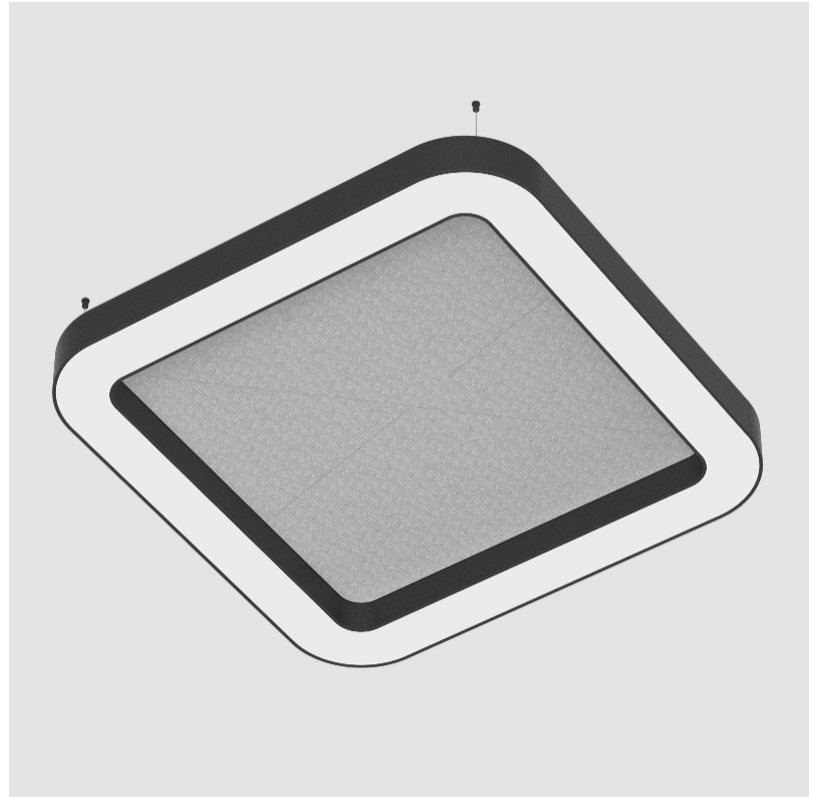

GENERAL

Series: Quantum Acoustic
Partner: Prolicht
Division: Architectural
Installation: Suspension
Product Type: Acoustic
Mounting Location: Ceiling
Light Distribution: Direct

PHYSICAL

Shape: Round
Length (mm): 1400
Length (in): 55 7/8
Width (mm): 1400
Width (in): 55 7/8
Height (mm): 120
Height (in): 4 3/4
Diffuser: [PMMA - Opal / Micro-Prism](#)
Fixture Finish: [SSR / BKV / CWI / CRY / HAB / UFT / ITA / RUA / FTG / MYG / LOD / PUS / FRO / FUP / KIA / POP / BLS / SPG / MEY / GOH / CHC / COM / ABZ / JAG / OBR / MOS / ROR](#)
Acoustic Finish: [SFW / CYW / SEE / SYN / MTS / PMB / TTN / CYB / STO / DPE / BES / SHB / ARE / ANE / VRD / CRF](#)
Fixture Material: Aluminum
Primary Material: Acoustic
Cable Details: 2000mm / 78 3/4" or 6000mm / 236 1/4" Transparent Cable

ELECTRICAL

Lamp Type: LED (Zhaga Standard)
Input Wattage (W): 78.3
Total Output Wattage (W): 71.2
Dimming: [Tri-Mode (Non-Dimming and Phase Dimming (120Vac only) and 0-10V Dimming)](#)
Driver Included: Yes
Driver Location: Integrated
Driver Class: Class 2
Input Voltage (V): 120

LED

Color Temperature (°K): [2700 / 3000 / 3500 / 4000](#)
Max. Delivered Lumen (lm): 6639 / 6871 / 8068 / 6985
Nominal Lumen (lm): 10213 / 6871 / 12412 / 10747
CRI: >90 CRI
Lamp Life (hrs): 50000

OPTICAL

RATINGS AND CERTIFICATIONS

Certified By: CSA Certified to UL and CSA Standards
IP rating: IP20