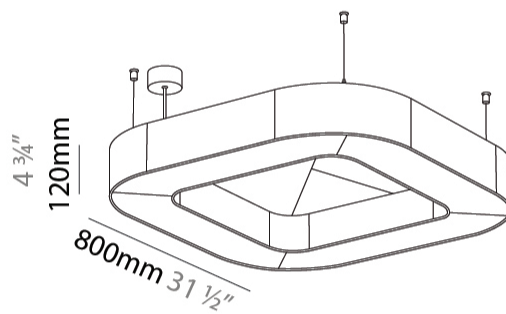

GENERAL

Series: Quantum Acoustic
Partner: Prolicht
Division: Architectural
Installation: Suspension
Product Type: Acoustic
Mounting Location: Ceiling
Light Distribution: Direct

PHYSICAL

Shape: Round
Length (mm): 800
Length (in): 31 1/2
Width (mm): 800
Width (in): 31 1/2
Height (mm): 120
Height (in): 4 3/4
Diffuser: PMMA - Opal / Micro-Prism
Fixture Finish: SSR / BKV / CWI / CRY / HAB / UFT / ITA / RUA / FTG / MYG / LOD / PUS / FRO / FUP / KIA / POP / BLS / SPG / MEY / GOH / CHC / COM / ABZ / JAG / OBR / MOS / ROR
Acoustic Finish: SFW / CYW / SEE / SYN / MTS / PMB / TTN / CYB / STO / DPE / BES / SHB / ARE / ANE / VRD / CRF
Fixture Material: Aluminum
Primary Material: Acoustic
Cable Details: 2000mm / 78 3/4" or 6000mm / 236 1/4" Transparent Cable

ELECTRICAL

Lamp Type: LED (Zhaga Standard)
Input Wattage (W): 39.2
Total Output Wattage (W): 35.4
Dimming: Tri-Mode (Non-Dimming and Phase Dimming (120Vac only) and 0-10V Dimming)
Driver Included: Yes
Driver Location: Integrated
Driver Type: Constant Current - Universal
Driver Class: Class 2
Input Voltage (V): 120 - 277

LED

Color Temperature (°K): 2700 / 3000 / 3500 / 4000
Max. Delivered Lumen (lm): 3319 / 3435 / 4034 / 3493
Nominal Lumen (lm): 5107 / 5285 / 6206 / 5373
CRI: >90 CRI
Lamp Life (hrs): 50000

OPTICAL

RATINGS AND CERTIFICATIONS

Certified By: CSA Certified to UL and CSA Standards
IP rating: IP20