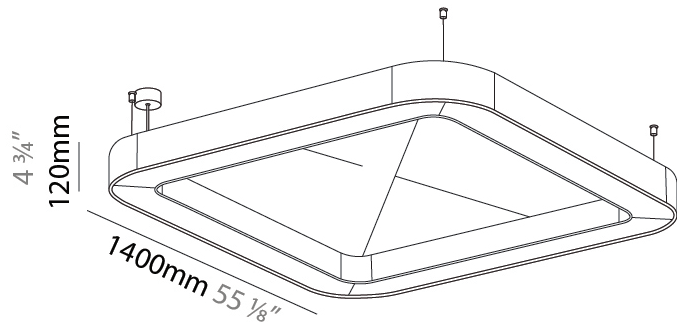

GENERAL

Series: Quantum Acoustic
Partner: Prolicht
Division: Architectural
Installation: Suspension
Product Type: Acoustic
Mounting Location: Ceiling
Light Distribution: Direct

PHYSICAL

Shape: Round
Length (mm): 1400
Length (in): 55 7/8
Width (mm): 1400
Width (in): 55 7/8
Height (mm): 120
Height (in): 4 3/4
Diffuser: [PMMA - Opal / Micro-Prism](#)
Fixture Finish: [SSR / BKV / CWI / CRY / HAB / UFT / ITA / RUA / FTG / MYG / LOD / PUS / FRO / FUP / KIA / POP / BLS / SPG / MEY / GOH / CHC / COM / ABZ / JAG / OBR / MOS / ROR](#)
Acoustic Finish: [SFW / CYW / SEE / SYN / MTS / PMB / TTN / CYB / STO / DPE / BES / SHB / ARE / ANE / VRD / CRF](#)
Fixture Material: Aluminum
Primary Material: Acoustic
Cable Details: 2000mm / 78 3/4" or 6000mm / 236 1/4" Transparent Cable

ELECTRICAL

Lamp Type: LED (Zhaga Standard)
Input Wattage (W): 78.3
Total Output Wattage (W): 71.2
Dimming: [Tri-Mode (Non-Dimming and Phase Dimming (120Vac only) and 0-10V Dimming)](#)
Driver Included: Yes
Driver Location: Integrated
Driver Class: Class 2
Input Voltage (V): 120

LED

Color Temperature (°K): [2700 / 3000 / 3500 / 4000](#)
Max. Delivered Lumen (lm): 6639 / 6871 / 8068 / 6985
Nominal Lumen (lm): 10213 / 6871 / 12412 / 10747
CRI: >90 CRI
Lamp Life (hrs): 50000

OPTICAL

RATINGS AND CERTIFICATIONS

Certified By: CSA Certified to UL and CSA Standards
IP rating: IP20