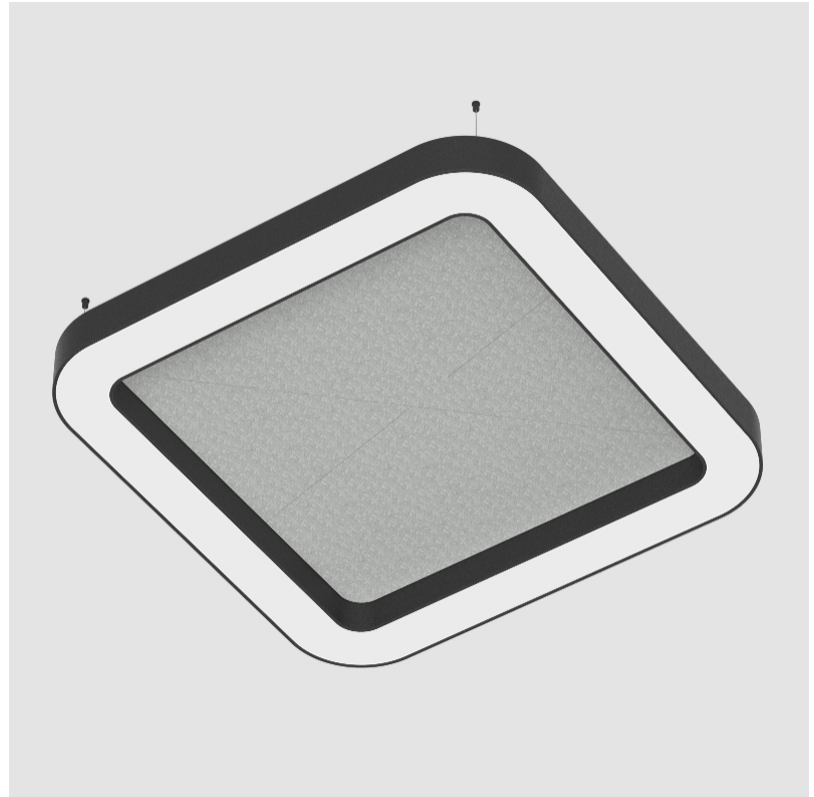

GENERAL

Series: Quantum Acoustic
Partner: Prolicht
Division: Architectural
Installation: Suspension
Product Type: Acoustic
Mounting Location: Ceiling
Light Distribution: Direct / Indirect

PHYSICAL

Shape: Round
Length (mm): 1400
Length (in): 55 1/8
Width (mm): 1400
Width (in): 55 1/8
Height (mm): 120
Height (in): 4 3/4

Diffuser: [PMMA - Opal / Micro-Prism](#)
Fixture Finish: [SSR / BKV / CWI / CRY / HAB / UFT / ITA / RUA / FTG / MYG / LOD / PUS / FRO / FUP / KIA / POP / BLS / SPG / MEY / GOH / CHC / COM / ABZ / JAG / OBR / MOS / ROR](#)
Acoustic Finish: [SFW / CYW / SEE / SYN / MTS / PMB / TTN / CYB / STO / DPE / BES / SHB / ARE / ANE / VRD / CRF](#)
Fixture Material: Aluminum
Primary Material: Acoustic
Cable Details: 2000mm / 78 3/4" or 6000mm / 236 1/4" Transparent Cable

ELECTRICAL

Lamp Type: LED (Zhaga Standard)
Input Wattage (W): 117.5
Total Output Wattage (W): 106.3
Dimming: [Tri-Mode (Non-Dimming and Phase Dimming (120Vac only) and 0-10V Dimming)](#)
Driver Included: Yes
Driver Location: Integrated
Driver Class: Class 2
Input Voltage (V): 120 - 277

LED

Color Temperature (°K): [2700 / 3000 / 3500 / 4000](#)
Max. Delivered Lumen (lm): Max 11338
Nominal Lumen (lm): Max 17519
CRI: >90 CRI
Lamp Life (hrs): 50000

OPTICAL

RATINGS AND CERTIFICATIONS

Certified By: CSA Certified to UL and CSA Standards
IP rating: IP20