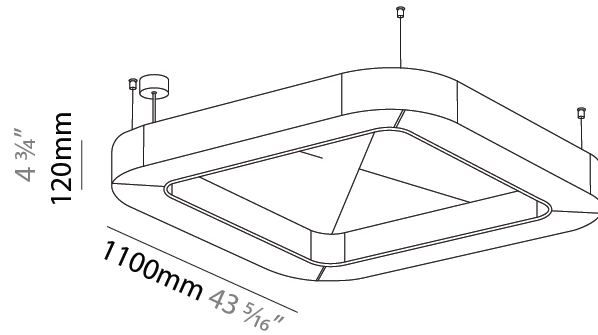

GENERAL

Series: Quantum Acoustic
Partner: Prolicht
Division: Architectural
Installation: Suspension
Product Type: Acoustic
Mounting Location: Ceiling
Light Distribution: Direct

PHYSICAL

Shape: Round
Length (mm): 1100
Length (in): 43 ⁵/₁₆
Width (mm): 1100
Width (in): 43 ⁵/₁₆
Height (mm): 120
Height (in): 4 ³/₄

Diffuser: [PMMA - Opal / Micro-Prism](#)
Fixture Finish: [SSR / BKV / CWI / CRY / HAB / UFT / ITA / RUA / FTG / MYG / LOD / PUS / FRO / FUP / KIA / POP / BLS / SPG / MEY / GOH / CHC / COM / ABZ / JAG / OBR / MOS / ROR](#)

Acoustic Finish: [SFW / CYW / SEE / SYN / MTS / PMB / TTN / CYB / STO / DPE / BES / SHB / ARE / ANE / VRD / CRF](#)

Fixture Material: Aluminum
Primary Material: Acoustic
Cable Details: 2000mm / 78 3/4" or 6000mm / 236 1/4" Transparent Cable

ELECTRICAL

Lamp Type: LED (Zhaga Standard)
Input Wattage (W): 58.7
Total Output Wattage (W): 53.7
Dimming: [Tri-Mode (Non-Dimming and Phase Dimming (120Vac only) and 0-10V Dimming)](#)
Driver Included: Yes
Driver Location: Integrated
Driver Class: Class 2
Input Voltage (V): 120 - 277

LED

Color Temperature (°K): [2700 / 3000 / 3500 / 4000](#)
Max. Delivered Lumen (lm): 4979 / 5153 / 6051 / 5239
Nominal Lumen (lm): 7660 / 7928 / 9309 / 8060
CRI: >90 CRI
Lamp Life (hrs): 50000

OPTICAL

RATINGS AND CERTIFICATIONS

Certified By: CSA Certified to UL and CSA Standards
IP rating: IP20